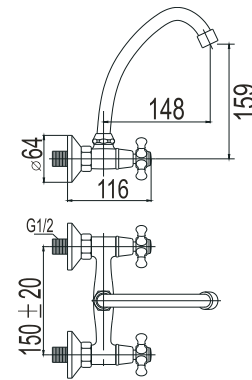

Old Series

1921
1921.61

Martí
1921
spain

1921

Mural, Caño Alto

- REF: 19CDD22H522CCR Cromo|Chrome 121,00€
- REF: 19CDD22H522CPV Plata vieja|Old plate 140,00€
- REF: 19CDD22H522CBR Bronce|Bronze 140,00€
- REF: 19CDD22H522CCO Cobre|Cooper 140,00€
- REF: 19CDD22H522CRU Rustico|Rustique 140,00€
- REF: 19CDD22H522CRUCO Rustico cobreado|Copper Rustique 140,00€