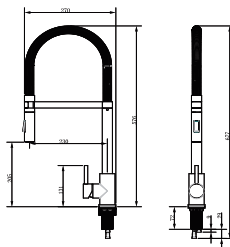

IND SS2

REF: CH35SS2501NX

255,00€