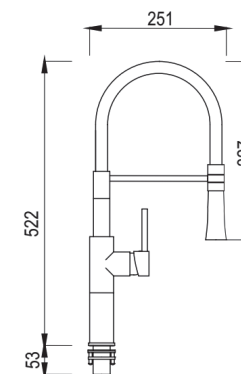

EasyLife

Flexyform

Grifo de cocina funcional EasyLife Inspired

Caño EasyForm con funda de Silicona Higiénica extra resistente

Sistema giratorio 360°

Teleducha de 2 funciones Anticalceo

Cartucho Cerámico de 35mm

Conexiones flexibles de 3/8" y 500mm certificadas

Sistema de fijación de seguridad ProFix

Functional Sink mixer EasyLife inspired
Hygienic and ultra resistant silicone spout.
Extensible and Swivel Spout 360° sistem,
35mm ceramic cartridge

M-10 3/8" - 500mm flexible hoses

ProFix security fix system

IRIS

Martí
1921
Spain

REF: IR35TEL503CRNE REF: IR35TEL503CRAM

● Negro|Black ● Amarillo|Yellow

175,00€

185,00€

REF: IR35TEL503CRBL REF: IR35TEL503CRVE

○ Blanco|White ● Verde|Green

185,00€

185,00€

REF: IR35TEL503CRRJ REF: IR35TEL503CRGN

● Rojo |Red ● Granate |Garnet

185,00€

185,00€

REF: IR35TEL503CRNA REF: IR35TEL503CRGS

● Naranja|Orange ● Gris |Grey

185,00€

185,00€

REF: IR35TEL503CRAZ REF: IR35TEL503CRAL

● Azul |Blue ● Azul Claro |Light Blue

185,00€

185,00€

MRT ingeniering