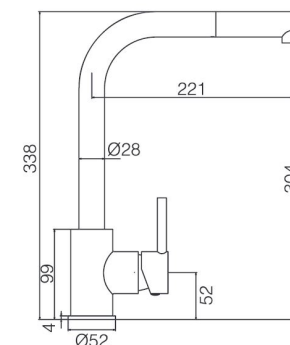

Martí
1921
spain