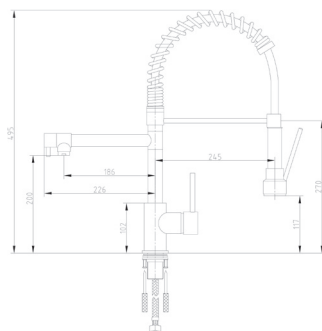

CHEFosmosis

REF: CH495OSMTEL503CR

REF: CH495OSMTEL503NE

● Cromo | Chrome

● Negro | Black

360,00€

365,00€