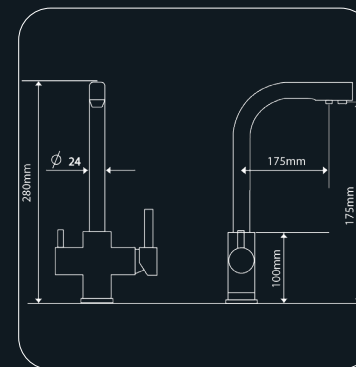

ALFA2 eco

- REF: A2E3524M501CR Cromo|Chrome 180,00€
- REF: A2E3524M501BL Blanco|White 190,00€
- REF: A2E3524M501NE Negro|Black 190,00€

Martí
1921
spain