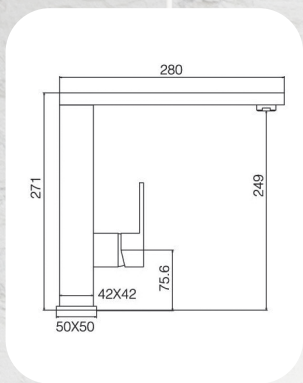

Atracción SLM

Grifo de cocina Exclusivo

Caño fundido con sistema giratorio 360°
Aireador EconSystem Anticalcáreo
Cartucho Cerámico de 35mm
Conexiones flexibles de 3/8" y 500mm certificadas
Sistema de fijación Espiga SImFix

Exclusive Sink mixer
Swivel Spout 360° sistem,
35mm ceramic cartridge
M-10 3/8" - 500mm flexible hoses
SImFix security fix system