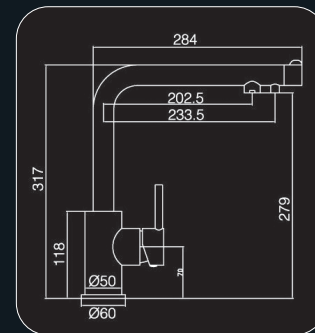

ALFA5

● REF: A53524M501CR Cromo|Chrome

320,00€

*Consulte para más acabados