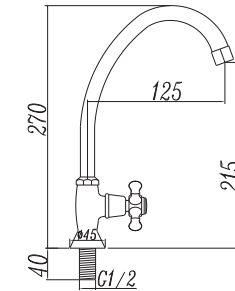

Jardín/office

Martí
1921
spain

- REF: 19D-22H500CR Cromo|Chrome 36,50€
- REF: 19D-22H500PV PlataVieja|OldSilver 74,00€
- REF: 19D-22H500BR Bronce|Bronze 74,00€
- REF: 19D-22H500CO Cobre|Copper 74,00€
- REF: 19D-22H500RU Rústico|Rustique 74,00€

- REF: 19D-22H521CR Cromo|Chrome 36,50€
- REF: 19D-22H521PV PlataVieja|OldSilver 74,00€
- REF: 19D-22H521BR Bronce|Bronze 74,00€
- REF: 19D-22H521CO Cobre|Copper 74,00€
- REF: 19D-22H521RU Rústico|Rustique 74,00€