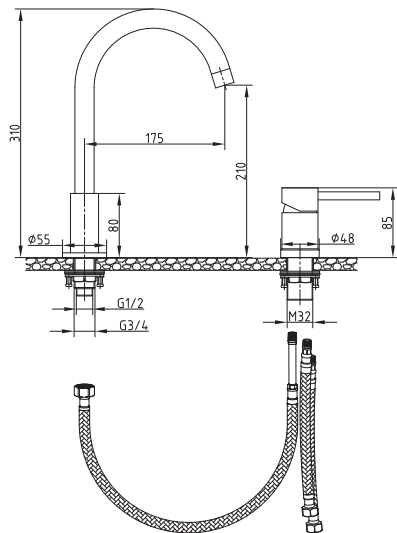

Classic GRANADA

REF: 663522H502CR

Cromo|Chrome

260,00€

REF: 663522H502NE

● Negro|Black

340,00€

REF: 663522H502BL

○ Blanco|White

340,00€