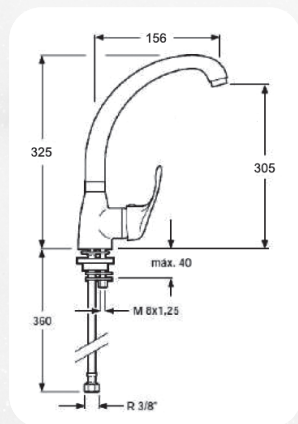

Classic RIALTO SuperEco

Caño de latón.
Cartucho cerámico de 40mm.
Aireador EconSystem. Antical.
Conexión flexible de 3/8" y 360mm.
Sistema easy connect.
Supera UNE-EN 817.

Brass spout.
40mm ceramic cartridge.
EconSystem areator.
Easy Connect system fixing.
Certified flexible 3/8" inlet pipes 360mm.
Beats the UNE-EN 817

MRT ingeniering