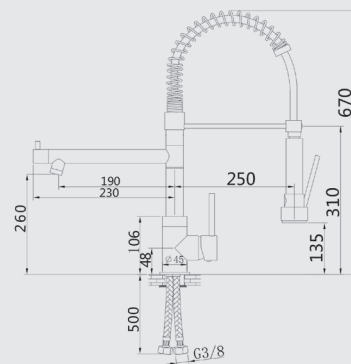

Easylife

Flexyform

Martí
1921
Spain

CHEF

REF: CH67035TEL503CR

● Cromo | Chrome

280,00€

CHEF

REF: CH67035TEL503NKM

● NiquelCepillado | Nikel Brushed

290,00€

Grifería de Cocina Semi-Industrial 2 salidas

- Fabricado en Latón con muelle ultra resistente
- Acabado Cromado sistema Icewind
- Caño Dirigible reforzado con trenza acerolnox AISI316
- Teleducha Pro con sistema Stop
- Cartucho Cerámico de 35mm
- Montura Cerámica ON/OFF 90° indigestable
- Conexiones flexibles de 3/8" y 360mm certificadas
- Sistema de fijación de seguridad ProFix

- Semi-Industrial Sink mixer with lateral spout
- All Brass and strong spring
- Chrome finish Icewind system
- Extensible and Swivel Spout 360° sistem,
- Pro shower with stp system
- 35mm ceramic cartrige
- M-10 3/8" - 360mm flexible hoses
- ProFix security fix system

Semi Industriales