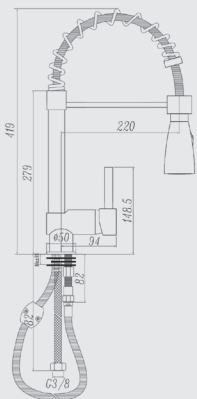

EasyLife

Flexyform

Grifería de Cocina Semi-Industrial

- Teleducha dos funciones.
- Cartucho cerámico 40mm
- Caño dirigible.
- Flexo cromado alta seguridad
- Trenza en acero inox AISI 316
- Conexiones flexibles certificadas
- Fijación de alta seguridad.

- Hand shower two functions
- 40mm ceramic cartridge
- Orientable spout
- Braid in stainless Steel aisi316
- Certified connections certified
- Hig security fixing sytem

Semi Industriales