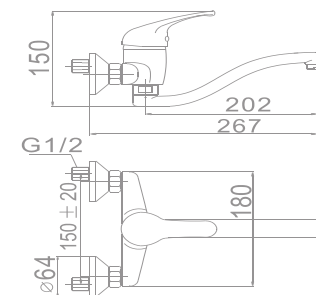

RIALTO

150mm

REF: 824024M52315CR

● Cromo|Chrome

106,00€