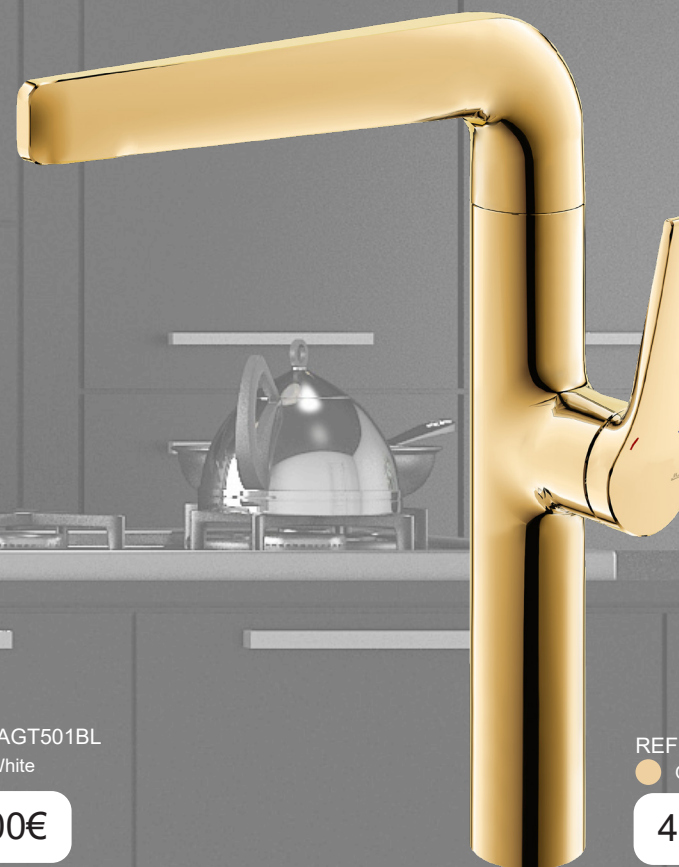

REF: GT35AGT501OR
● Oro |Gold

430,00€