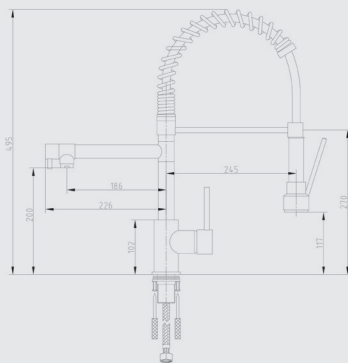

EasyLife

Flexyform

Grifería de Cocina Semi-Industrial 2 salidas

Fabricado en Latón

Acabado Cromado sistema Icewind

Caño Dirigible reforzado con trenza acerolnox AISI316

Teleducha Pro con sistema Stop

Cartucho Cerámico de 35mm

Montura Cerámica ON/OFF 90° indigestable

Conexiones flexibles de 3/8" y 360mm certificadas

Sistema de fijación de seguridad ProFix

Semi-Industrial Sink mixer with lateral spout

All Brass and strong spring

Chrome finish Icewind system

Extensible and Swivel Spout 360° sistem,

Pro shower with stp system

35mm ceramic cartridge

M-10 3/8" - 360mm flexible hoses

ProFix security fix system