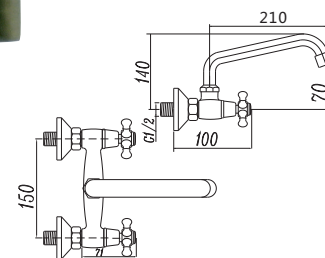

1921 Mural

- REF: 19DD22H522CR Cromo|Chrome 121,00€
- REF: 19DD22H522PV Plata vieja|Old plate 140,00€
- REF: 19DD22H522BR Bronce|Bronze 140,00€
- REF: 119DD22H522CO Cobre|Cooper 140,00€
- REF: 19DD22H522RU Rustico|Rustique 140,00€
- REF: 19DD22H522RUCO Rustico cobreado|Copper Rustique 140,00€