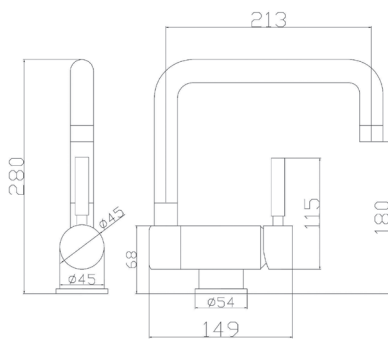

Martí
1921
Spain

Classic GRANADA

abatible