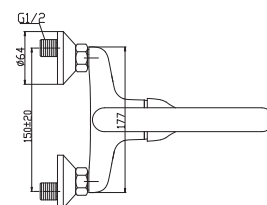

RIALTO

150mm

REF: 824024M52315CR

● Cromo|Chrome

106,00€