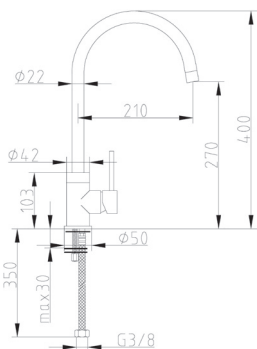

Classic GRANADA

Grifo de cocina Original Martí1921

Caño Curvado con sistema giratorio 360°
Aireador EconSystem Anticalcáreo
Cartucho Cerámico de 35mm
Conexiones flexibles de 3/8" y 360mm certificadas
Sistema de fijación 1 Espiga SlimFix
Refuerzo bajo encimera

Exclusive Sink mixer
Swivel Spout 360° sistem,
35mm ceramic cartridge
M-10 3/8" - 500mm flexible hoses
SlimFix security fix system

MRT ingeniering