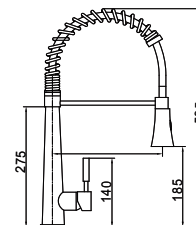

**GRANADA SS
Abatible**