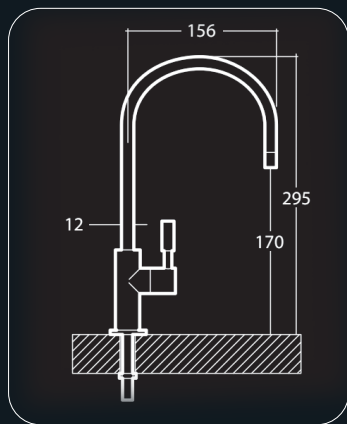

OSMOSIS

La gama de grifos para cocina con capacidad de osmotización, suma a los conceptos técnicos, constructivos y de calidad Un nuevo argumento: el diseño. Formas que decoran su cocina, y aportan agua sin sabor a nada mas que agua.

The series of taps for kitchen with capacity of osmosis ,adds to the technical concepts,constructive, and of quality, a new Argument: the desing. Shapes that decorate your kitchen and provide wather without flavor to anything but wáter.

MRT ingeniering

Según Laboratorio Certificado, norma ISO9001 Nº EC-1468/04, inscrito en los registros de laboratorio agroalimentarios privados de la Generalitat de Catalunya, sección laboratorios autorizados LISA-193-04, grifos sometidos a ensayos de Salubridad; totalmente apto para el consumo.