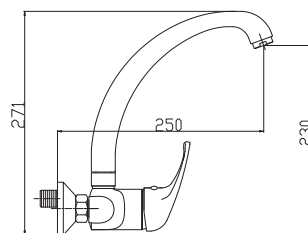

RIALTO

150mm

REF: 824024M52215CR

● Cromo|Chrome

106,00€