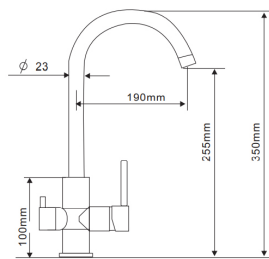

OSMOSIS

ALFA2 eco

- REF: A2E3524M501CR Cromo|Chrome 180,00€
- REF: A2E3524M501BL Blanco|White 190,00€
- REF: A2E3524M501NE Negro|Black 190,00€

Martí
1921
spain

ALFA3

- REF: A33524M501CR Cromo|Chrome 190,00€
- REF: A33524M501BL Blanco|White 205,00€
- REF: A33524M501NE Negro|Black 205,00€

*Consulte para más acabados