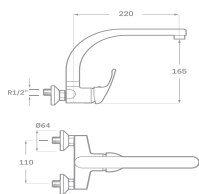

Classic

Wall mounted Sink

RIALTO

110mm

REF: 824024M52211KCR

● Cromo|Chrome

106,00€