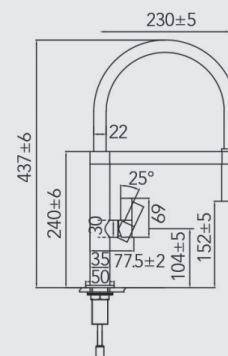

EasyLife

Flexyform

Martí
1921
Spain

Grifo de cocina funcional EasyLive Inspired

Caño EasyForm con funda de Silicona Higiénica extra resistente en acabados blanco y negro, en cromo muelle ultra resistente.

Sistema giratorio 360°

Teleducha dirigitge

Cartucho Cerámico de 25mm

Conexiones flexibles de 3/8" y 500mm certificadas

Sistema de fijación de seguridad EasyConnect

Functional Sink mixer EasyLive inspired

All Brass and strong spring in chrome finish, in black and white higienic and ultra resistant silicone spout.

Extensible and Swivel Spout 360° sistem,

35mm ceramic cartritge

M-10 3/8" - 500mm flexible hoses

EasyConnect security fix system