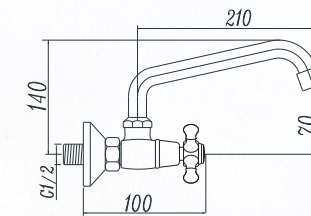

**1921**  
Mural

- REF: 19D-22H521CR Cromo|Chrome 36,50€
- REF: 19D-22H521PV PlataVieja|OldSilver 74,00€
- REF: 19D-22H521BR Bronce|Bronze 74,00€
- REF: 19D-22H521CO Cobre|Copper 74,00€
- REF: 19D-22H521RU Rústico|Rustique 74,00€