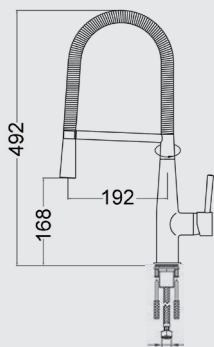

EasyLife

Flexyform

Grifería de Cocina Semi-Industrial

- Fabricado en Latón
- Acabado Cromado sistema Icewind
- Caño Dirigible reforzado con trenza aceroInox AISI316
- Sistema giratorio 360°
- Cartucho Cerámico de 35mm
- Conexiones flexibles de 3/8" y 360mm certificadas
- Sistema de fijación de seguridad ProFix

- Semi-Industrial Sink mixer
- All Brass
- Chrome finish Icewind system
- Extensible and Swivel Spout 360° sistem,
- 35mm cartridge
- M-10 3/8" - 360mm flexible hoses
- ProFix security fix system

ELAN

REF: EL35TEL503CR

● Cromo | Chrome

195,00€

MRT ingeniering