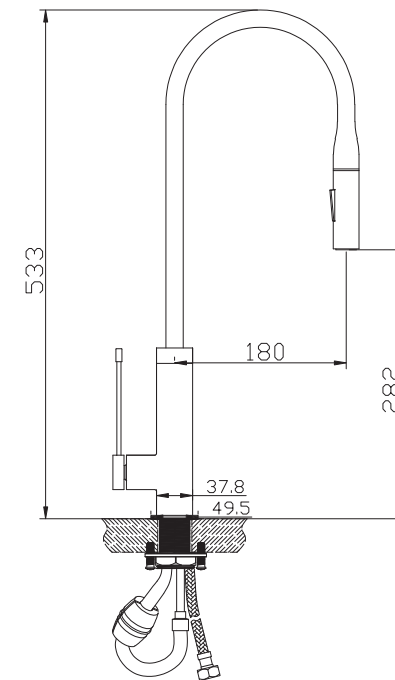

Easylife

Martí
1921
spain

TRIBECA EXTRAIBLE

REF: TR25TEL502NEORS

● Negro Oro Rosa | Black

380,00€