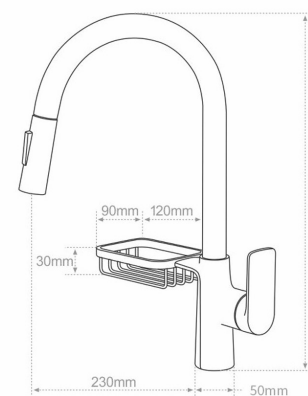

35mm ceramic cartritge

M-10 3/8" - 500mm flexible hoses

EasyConnect security fix system

REF: PC35TEL502NKM

● NiquelCepillado | Nikel Brushed

205,00€