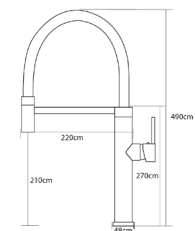

Dirigible
Cira *Silicone edition*