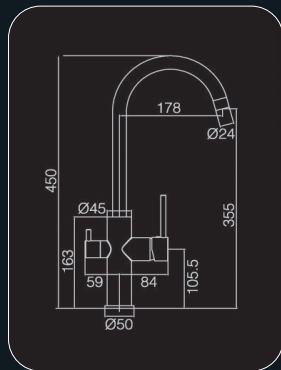

OSMOSIS

Martí
1921
spain