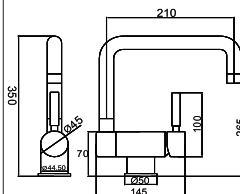

REF: 664022H504NX

135,00€