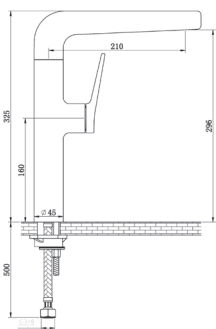

Atracción GT

Grifo de cocina Exclusivo

- Caño fundido con sistema giratorio 360°
- Aireador Especial Anticalcáreo
- Cartucho Cerámico de 35mm
- Conexiones flexibles de 3/8" y 500mm certificadas
- Sistema de fijación 1 Espiga TopFix
- Refuerzo bajo encimera

- Exclusive Sink mixer
- Swivel Spout 360° sistem,
- 35mm ceramic cartridge
- M-10 3/8" - 500mm flexible hoses
- TopFix security fix system

Sobre Repisa Exclusivos

MRT ingeniering