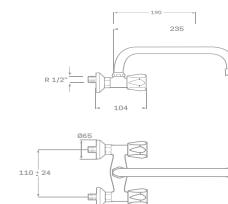

115mm caño de 190

REF: 60DD22H5221519CR

● Cromo|Chrome

90,00€

115mm caño de 235

REF: 60DD22H5221523CR

● Cromo|Chrome

90,00€