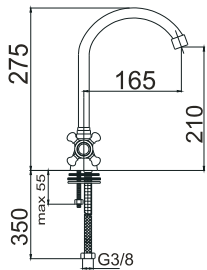

Old Series

1921.2.0

Martí
1921
spain

Retro - Sobre Repisa	● REF: 192DD22H101CR	Cromo|Chrome	95,00€
	● REF: 192DD22H101NE	Negro|Black	165,00€
	● REF: 192DD22H101PV	Plata vieja|Old plate	190,00€
	● REF: 192DD22H101BR	Bronce|Bronze	112,00€
	● REF: 192DD22H101CO	Cobre|Cooper	190,00€
	● REF: 192DD22H101RU	Rustico|Rustique	190,00€