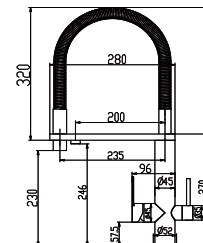

REF: A635TEL502NX

425,00€