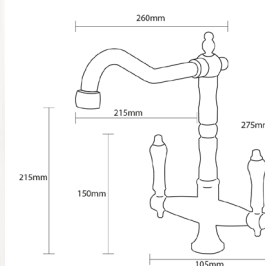

Old Series Carabela 2.0

Martí
1921
spain

- REF: CADD24M501CR Cromo|Chrome 210,00€
- REF: CADZ24M501BR Bronce|Bronze 220,00€
- REF: CADZ24M501CO Cobre|Cooper 215,00€
- REF: CADZ24M501RU Rustico|Rustique 240,00€