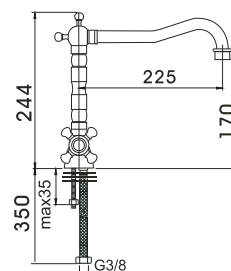

Old Series

1921.SX

Martí
1921
spain

- REF: 19SDD22H101CR Cromo|Chrome 170,00€
- REF: 19SDD22H101BR Bronce|Bronze 194,00€
- REF: 19SDD22H101CO Cobre|Cooper 265,00€
- REF: 19SDD22H101RU Rustico|Rustique 265,00€