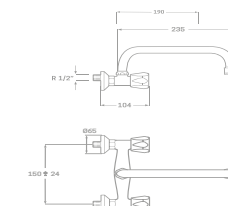

115mm caño de 190

REF: 60DD22H5221519CR

● Cromo|Chrome

90,00€

115mm caño de 235

REF: 60DD22H5221523CR

● Cromo|Chrome

90,00€