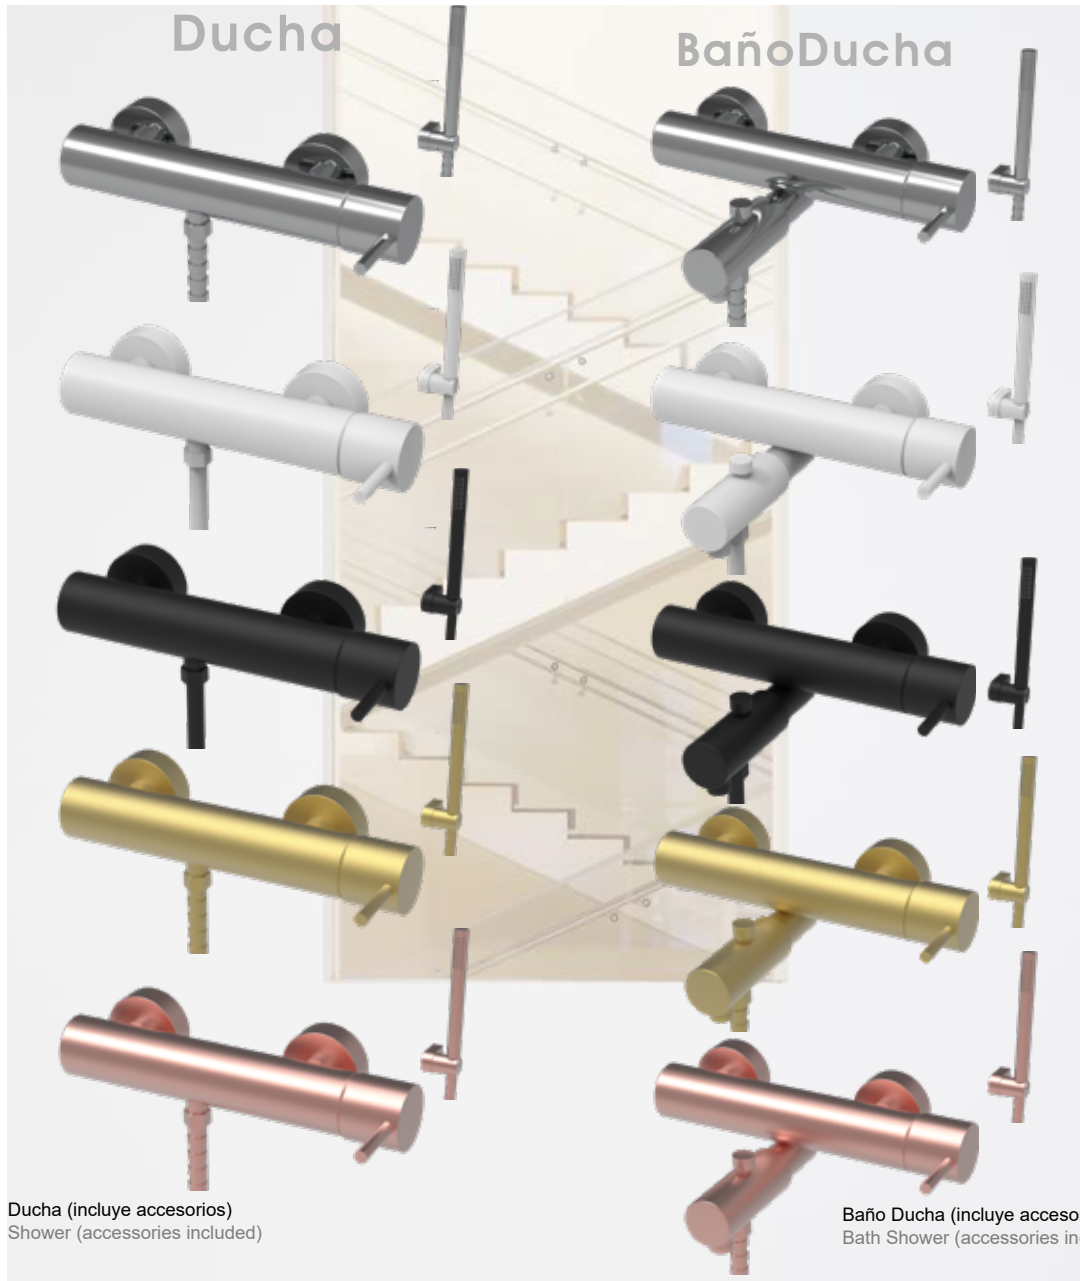

Ducha

Baño Ducha

Ducha (incluye accesorios)
Shower (accessories included)

Baño Ducha (incluye accesorios)
Bath Shower (accessories included)

- 9035401401 Cromo | Chrome
- 9035401401 Metálicos | Metallic
- 9035401401 Oro/OroMate | Gold/MattGold
- 9035401401 OroRosa/OroRosaMate | PinkGold/PinkMattGold
- 9035401401 Blanco/Negro | White/Black
- 9035401401 Pintura Colores Martí1921

- 903524M301 Cromo | Chrome
- 903524M301 Metálicos | Metallic
- 903524M301 Oro/OroMate | Gold/MattGold
- 903524M301 OroRosa/OroRosaMate | PinkGold/PinkMattGold
- 903524M301 Blanco/Negro | White/Black
- 903524M301 Pintura Colores Martí1921

Ducha (incluye accesorios con barra deslizable)
Shower (accessories included with sliding bar)

- 9035401402CR Cromo | Chrome
- 9035401402NE Negro | Black