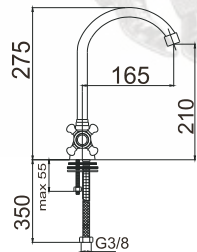

1921.2.0

Monobloc Lavabo
Single-hole wash-basin mixer

192DD22H101CR Cromo | Chrome
192DD22H101BR Bronce | Bronze