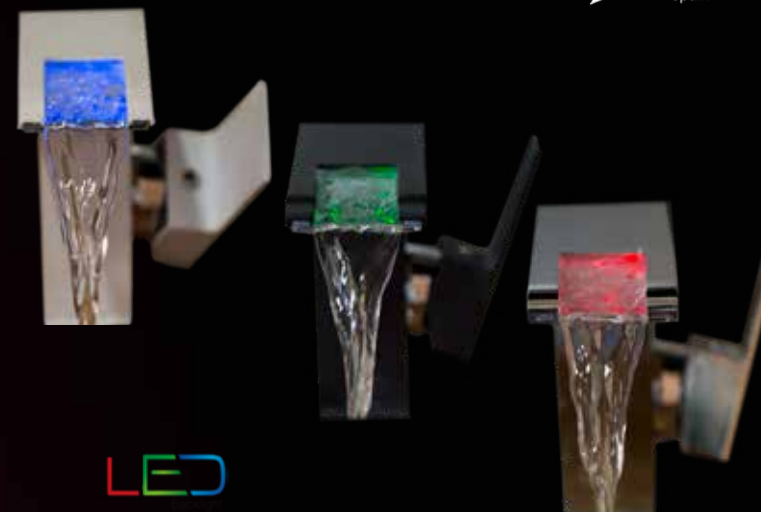

LED

Equipado con un sensor de temperatura, cambia el color al detectarla. Se activan los Led mediante un autogenerador, sin necesidad de conexión a la red eléctrica.

Equipped with a temperature sensor, changes the color when detected. The LEDs are activated by a self-generator, without the need to connect the electricity network.

Avisa de una elevada temperatura mediante luz roja intermitente. Warns of a high temperature by flashing red light.

Color de la luz en función de los grados centígrados:

De 00° a 30° - Luz Azul
e 31° a 40° - Luz Verde

De 41° a 50° - Luz Roja

Más de 50° - Luz Roja Intermitente de seguridad

Color of light depending on degrees/centígrade:

From 00° to 30° - Blue Light

From 31° to 40° - Green Light

From 41° to 50° - Red Light

More than 50° - Red Light of Intermittent safety

TECHNOLED Lavabo con Led
TECHNOLED Led Basin mixer

8925GEL101CR Cromo | Chrome
8925GEL101NECR Blanco | White
8925GEL101BLCR Negro | Black

TECHNOFALL Lavabo (sin sistema led)
TECHNOFALL Basin mixer (without led system)

8925000101CR Cromo | Chrome
8925000101BLCR Blanco | White
8925000101NECR Negro | Black