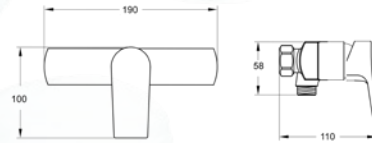

9135401401CR

Ducha (con equipo)
Shower Mixer (with kit)

- MA9135CR
- FLBS35CR
- RPCART35
- CART35SF
- FL91301CR
- SPECOCR
- TEL82CR
- FLX170CR

913524M301CR

Baño Ducha (con equipo)
Bath Shower Mixer (with kit)

- MA9135CR
- FLBS35CR
- RPCART35BS
- CART35SF
- AIR24MCR
- DS91301CR
- FL91301CR
- SPECOCR
- TEL82CR
- FLX170CR