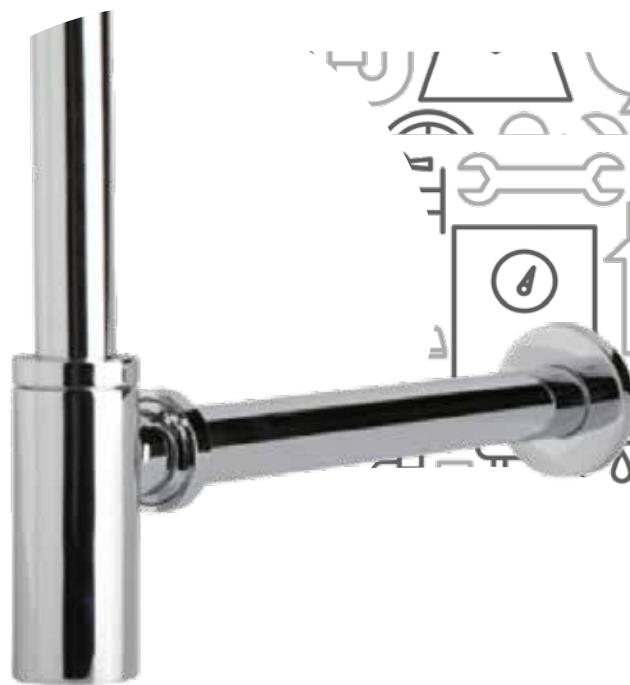

Sifones

Marti
1921
spain