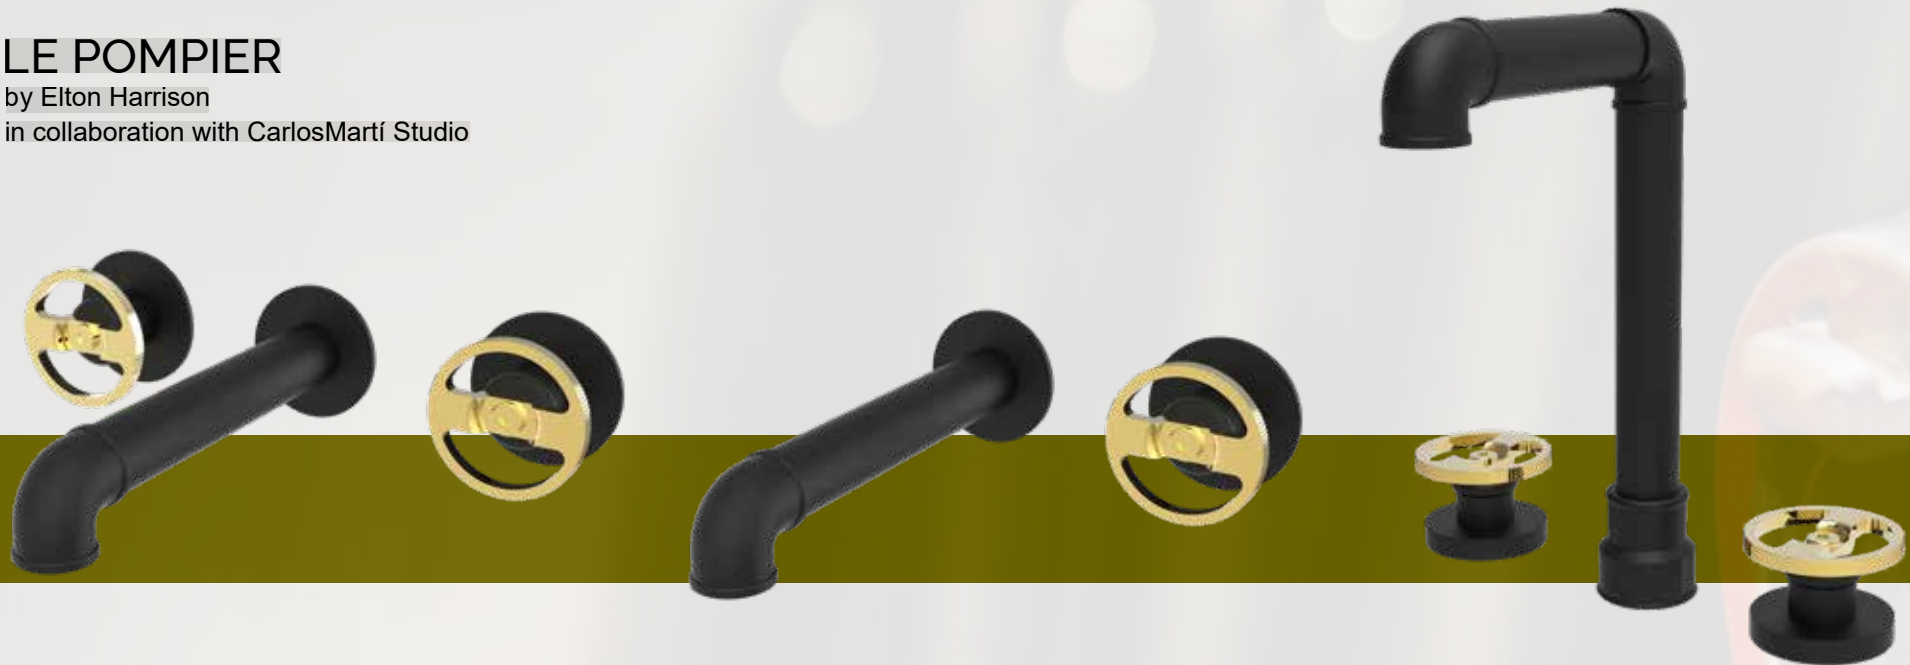

Empotrado de Ducha
Built-in Shower Mixer
PM25K20421BLRJ

pomper

Martí
1921
spain

LE POMPIER

by Elton Harrison

in collaboration with CarlosMartí Studio

Lavabo Mural 3 elementos | 3 holes Wall-Mounted BasinMixer