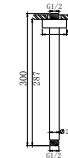

Kits Empotrados | Built-in Kits:

Kits de Ducha de 1 o 2 salidas de agua. Opcional
Brazo de Ducha a Pared o a Techo