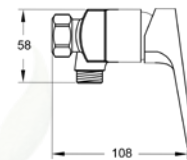

- AIR24MCR
- DS84101CR