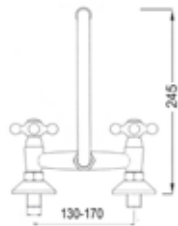

1921 Mural

- REF: 19DD22H522CR Cromo|Chrome
- REF: 19DD22H522PV Plata vieja|Old plate
- REF: 19DD22H522BR Bronce|Bronze
- REF: 119DD22H522CO Cobre|Cooper
- REF: 19DD22H522RU Rustico|Rustique
- REF: 19DD22H522RUCO Rustico cobreado|Copper Rustique

1921

Sobre repisa

- REF: 19D-22H500CR Cromo|Chrome
- REF: 19D-22H500PV PlataVieja|OldSilver
- REF: 19D-22H500BR Bronce|Bronze
- REF: 19D-22H500CO Cobre|Copper
- REF: 19D-22H500RU Rústico|Rustique

1921

Mural

- REF: 19D-22H521CR Cromo|Chrome
- REF: 19D-22H521PV PlataVieja|OldSilver
- REF: 19D-22H521BR Bronce|Bronze
- REF: 19D-22H521CO Cobre|Copper
- REF: 19D-22H521RU Rústico|Rustique