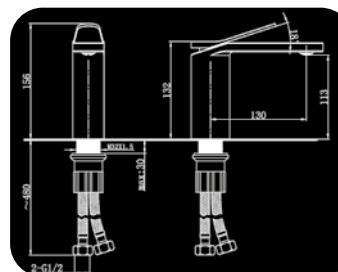

Basin Mixer

PR25240101CR	Cromo | Chrome	
PR25240101NE	Negro | Black	
PR25240101BL	Blanco | White	

Bidet

PR2524R201CR	Cromo | Chrome	
PR2524R201NE	Negro | Black	
PR2524R201BL	Blanco | White