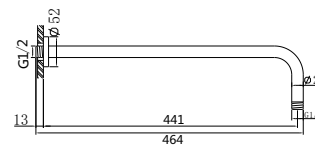

Kits Empotrados | Built-in Kits:

Kits de Ducha de 1 o 2 salidas de agua. Opcional
Brazo de Ducha a Pared o a Techo