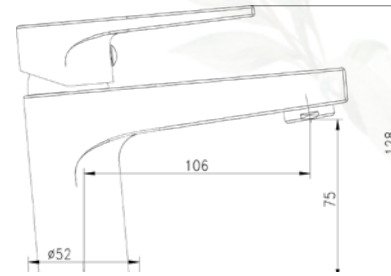

N I Z A R

- Consumo agua
Water consumption
- Consumo energía
Energy consumption
- CO2
- + Ahorro
Saving

Gama Basica I NIZAR

853524M101CR

Lavabo
Basin Mixer

-  MA8535CR
-  FLBS35CR
-  RPCART35
-  CART35SF
-  AIR24MCR
-  KITSUJ85101
-  LAT3538
-  BS83501CR