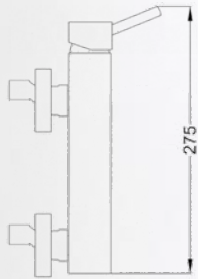

Externos de Ducha y Baño Ducha | Shower and Bath Shower External

Empotrados de Ducha y Baño Ducha | Built-in Shower and Bath Shower

Ducha (con equipo)
Shower Mixer (with kit)