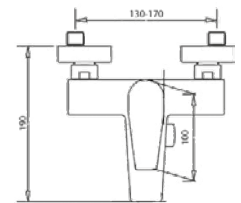

-  AIR24MCR
-  DS84101CR

Kits Empotrados | Built-in Kits:

8535KT2421CR
KIT 2 salidas
KIT 2 ways

8535KT2T421CR
KIT 2 salidas
KIT 2 ways

8535KT1421CR
KIT 1 salida
KIT 1 way

8535KT1T421CR
KIT 1 salida
KIT 1 way