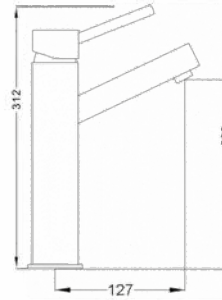

Lavabo Alto | High Basin Mixer