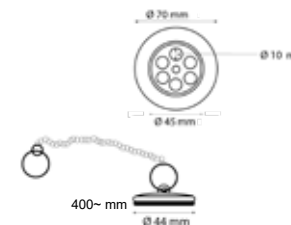

Rejillas para desagüe

Drain grates

Rejillas de Desagüe con Tapón y Cadenilla para Lavabos / Bidés / Bañeras / Cocinas
Drain Grates with Plug and Chain for Washbasins / Bidets / Bathtubs / Kitchens

Marti
1921
spain

Acabados Metálicos - Metallic Finishes

VRJ3CR	Cromo | Chrome	
VRJ3OR	Oro | Gold	
VRJ3ORM	OroMate | MattGold	
VRJ3ORMS	Oro Rosa Mate | Matt Pink Gold	
VRJ3PV	PlataVieja | OldPlate	
VRJ3GRM	GrafitoMate | MattGraphite	
VRJ3CO	Cobre | Copper	
VRJ3COM	CobreMate | MattCopper	
VRJ3BR	Bronce | Bronze	
VRJ3BRM	BronceMate | MattBronze	
VRJ3RU	Rústico | Rustic	
VRJ3RUC	RústicoCobreado | CopperRustic	

Acabados Pintura - Paint Finishes

VRJ3BL	Blanco | White	
VRJ3NE	Negro | Black	
VRJ3PRO	Rosa Pastel | Light Pink	
VRJ3RJ	Rojo | Red	
VRJ3NA	Naranja | Orange	
VRJ3AM	Amarillo | Yellow	
VRJ3AZM	Azul Marino | Dark Blue	
VRJ3AZ	Azul | Blue	
VRJ3PAZ	Azul Pastel | Light Blue	
VRJ3VE	Verde | Green