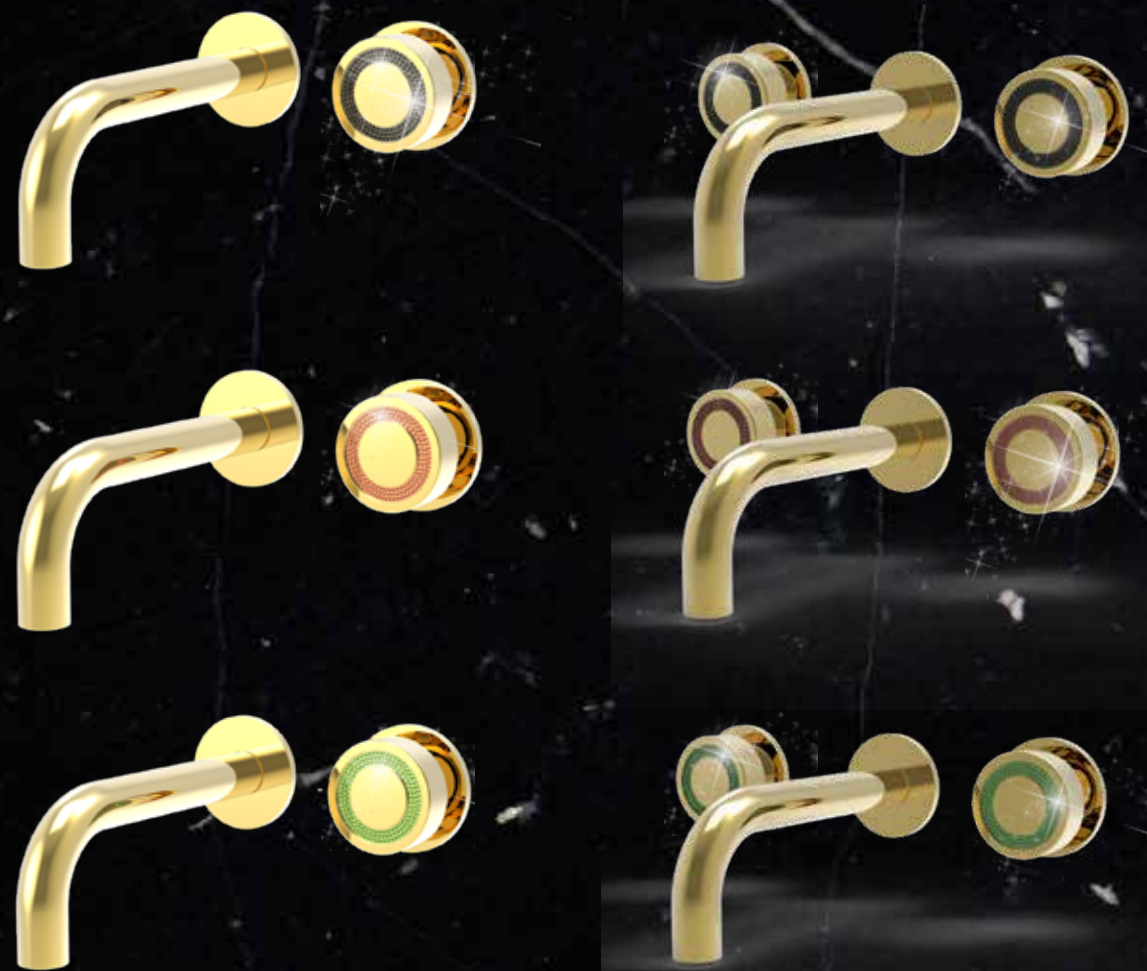

02
Swarovski

Lavabo Mural 2 elementos
2 holes Wall-mounted Basin mixer

SM2522H122ORSWN	Oro | SwNegro	Gold | SwBlack
SM2522H122ORSWR	Oro|SwRubí	Gold | SwRuby
SM2522H122ORSWE	Oro|SwEsmeralda	Gold | Emerald

Lavabo Mural 3 elementos
3 holes Wall-mounted Basin mixer

SM2522H123ORSWN	Oro | SwNegro	Gold | SwBlack
SM2522H123ORSWR	Oro|SwRubí	Gold | SwRuby
SM2522H123ORSWE	Oro|SwEsmeralda	Gold | Emerald