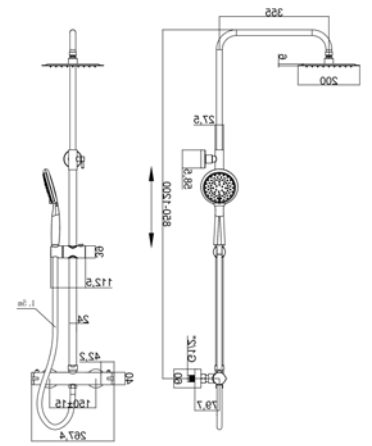

Columnas de ducha Termostáticas
Thermostatic Shower Column

MRT

- MRTTE401CL2CR
- MRTTE401CL2BL
- MRTTE401CL2NE