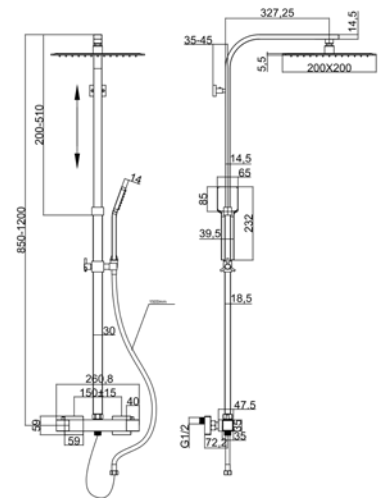

TECHNOFALL Lavabo (sin sistema led)
TECHNOFALL Basin mixer (without led system)

8925000101CR Cromo | Chrome
8925000101BLCR Blanco | White
8925000101NECR Negro | Black

CUBIC

set Termostático

Columnas de ducha Termostáticas
Thermostatic Shower Column