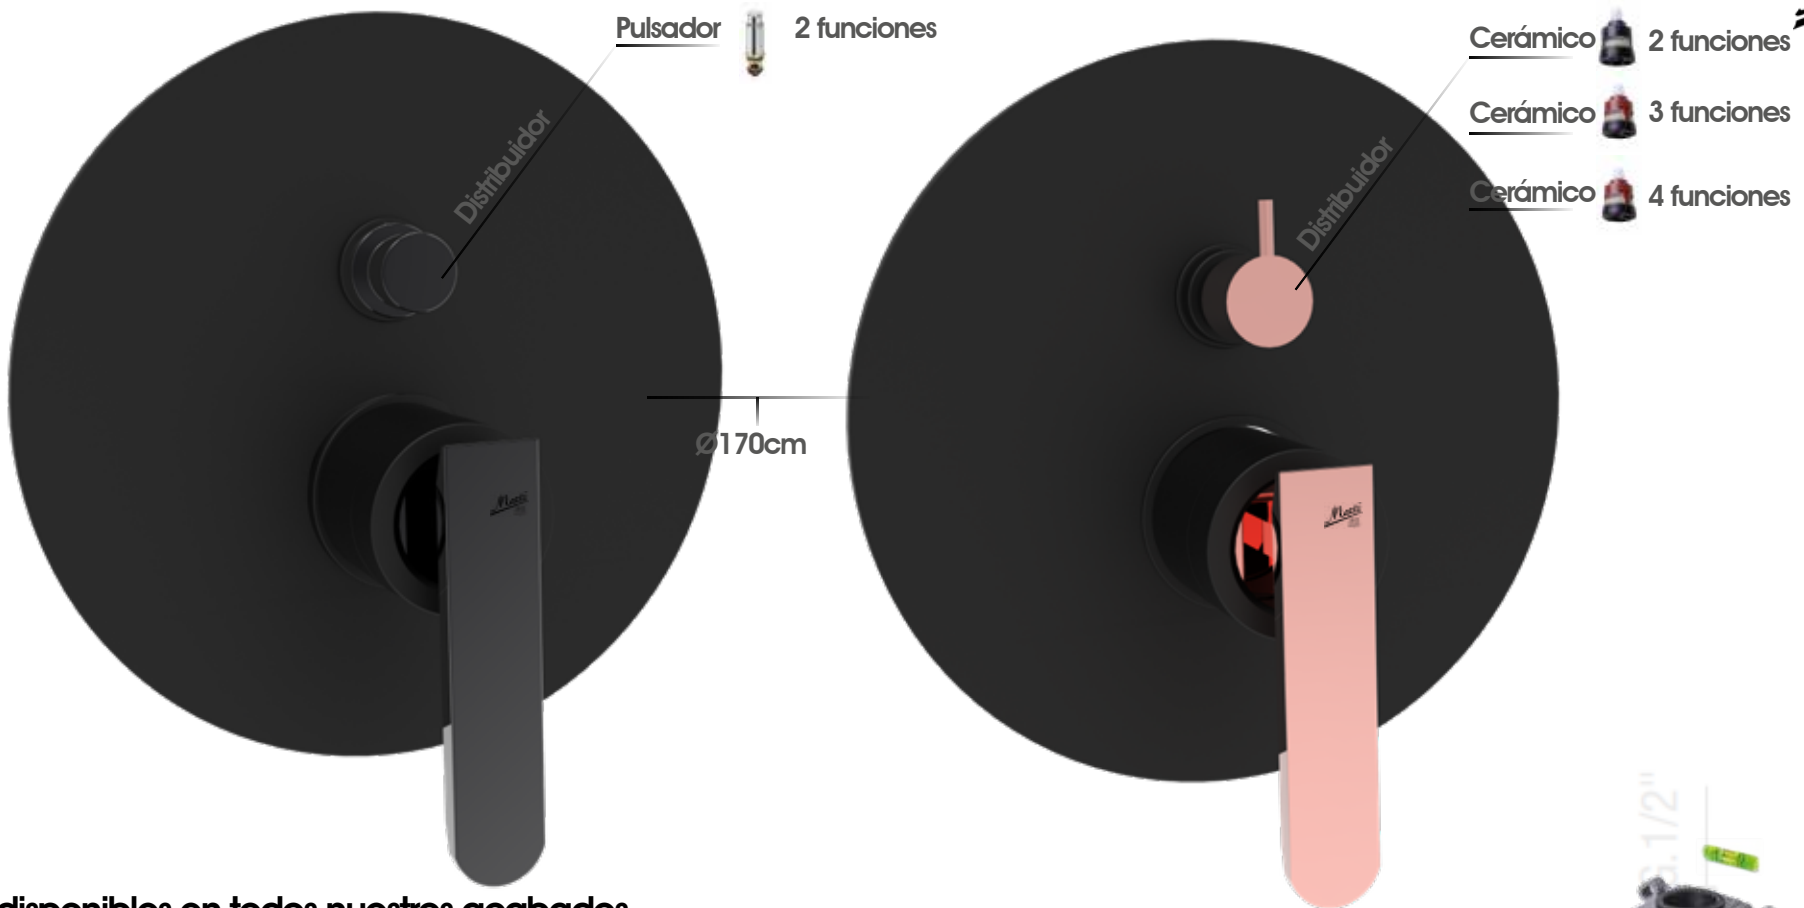

Los espacios de baño con griferías empotradas son tendencia. Descubre los Kits Martí1921

Martí
1921
spain

Kits disponibles en todos nuestros acabados

Cromo | Chrome		BlancoCromo | WhiteChrome	
Oro | Gold		NegroCromo | BlackChrome	
OroMate | MattGold		Blanco | White	
Oro Rosa Mate | Matt Pink Gold		Negro | Black	
PlataVieja | OldPlate		Rosa Pastel | Ligh Pinck	
GrafitoMate | MattGraphite		Rojo | Red	
Cobre | Cooper		Naranja | Orange	
CobreMate | MattCooper		Amarillo | Yelow	
Bronce | Bronze		Azul Marino | Darck Blue	
BronceMate | MattBronze		Azul | Blue	
Rústico | Rustic		Azul Pastel | Light Blue	
RústicoCobreado | CooperRustic		Verde | Green	

Cajetín Instalación