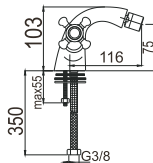

61DZ24R101CR Cromo | Chrome
61DZ24R101BR Bronce | Bronze

1921.61

Batería Ducha
Shower Mixer

61DZ401401CR Cromo | Chrome
61DZ401401BR Bronce | Bronze