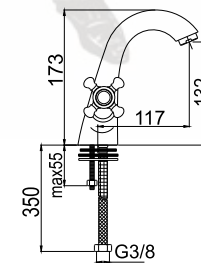

1921.61

Monobloc Lavabo
Single-hole wash-basin mixer

61DZ24M101CR Cromo | Chrome
61DZ24M101BR Bronce | Bronze

1921.61

Lavabo 3 elementos
3-hole wash-basin mixer

192DD24M103CR Cromo | Chrome
192DD24M103BR Bronce | Bronze