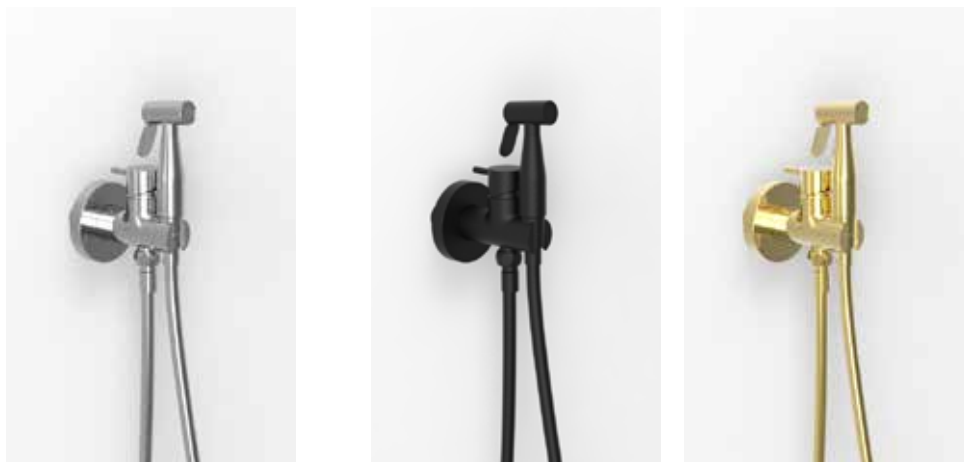

Bidés empotrados

Shataff Monomando de 2 Aguas
Shataff Bidet mixer

SH35R2A221 Cromo | Chrome

SH35R2A221 Metálicos | Metallic

SH35R2A221 Oro/OroMate | Gold/MattGold

OroRosa/OroRosaMate | PinkGold/PinkMattGold