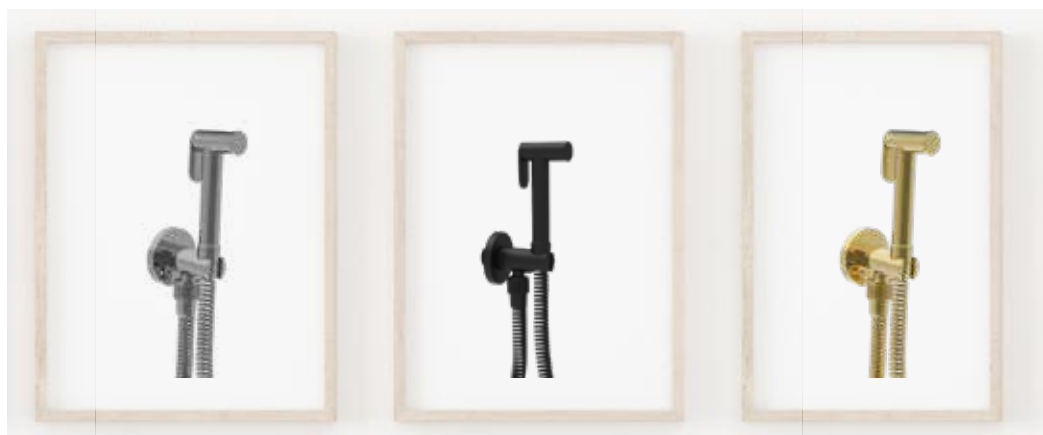

Shataff Monomando de 1 Agua
Shataff Bidet mixer

SHR1A221 Cromo | Chrome

SHR1A221 Metálicos | Metallic

SHR1A221 Oro/OroMate | Gold/MattGold

OroRosa/OroRosaMate | PinkGold/PinkMattGold

SHR1A221 Blanco/Negro | White/Black

SHR1A221 Pintura Colores Martí1921