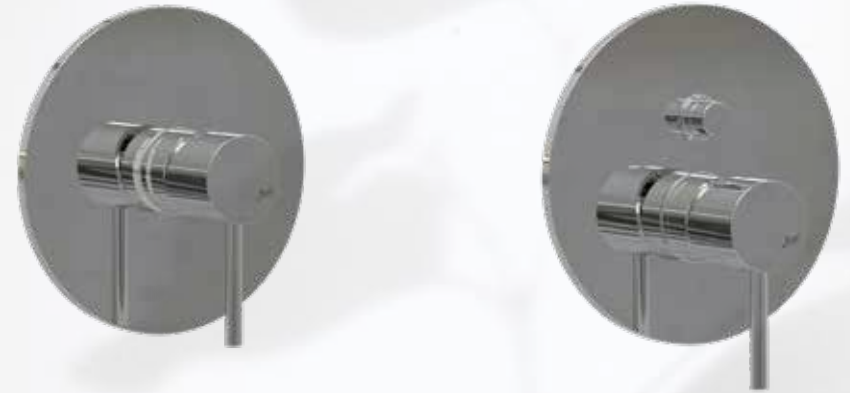

Externos de Ducha y Baño Ducha | Shower and Bath Shower External

Empotrados de Ducha y Baño Ducha | Built-in Shower and Bath Shower

Ducha (con equipo)
Shower Mixer (with kit)

Baño Ducha (con equipo)
BathShower Mixer (with kit)

Empotrado de Ducha (1 función)
Built-in Shower Mixer (1 way)

Empotrado Baño Ducha (2 funciones)
Built-in BathShower Mixer (2 ways)

REF: 6635401401CR

REF: 663524M301CR

REF: 6635170421CR

REF: 6635170321CR

Incluye Caja de Pre-instalación
Pre-installation Box included

Incluye Caja de Pre-instalación
Pre-installation Box included