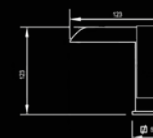

From 00° to 30° - Blue Light

From 31° to 40° - Green Light

From 41° to 50° - Red Light

More than 50° - Red Light of Intermittent safety

TECHNOLED Lavabo con Led
TECHNOLED Led Basin mixer

8925GEL101CR Cromo | Chrome
8925GEL101NECR Blanco | White
8925GEL101BLCR Negro | Black