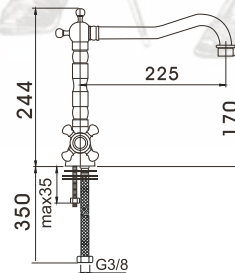

1921.61

Monobloc Lavabo
Single-hole wash-basin mixer

61DZ24M101CR Cromo | Chrome
61DZ24M101BR Bronce | Bronze

1921.61

Lavabo 3 elementos
3-hole wash-basin mixer

192DD24M103CR Cromo | Chrome
192DD24M103BR Bronce | Bronze