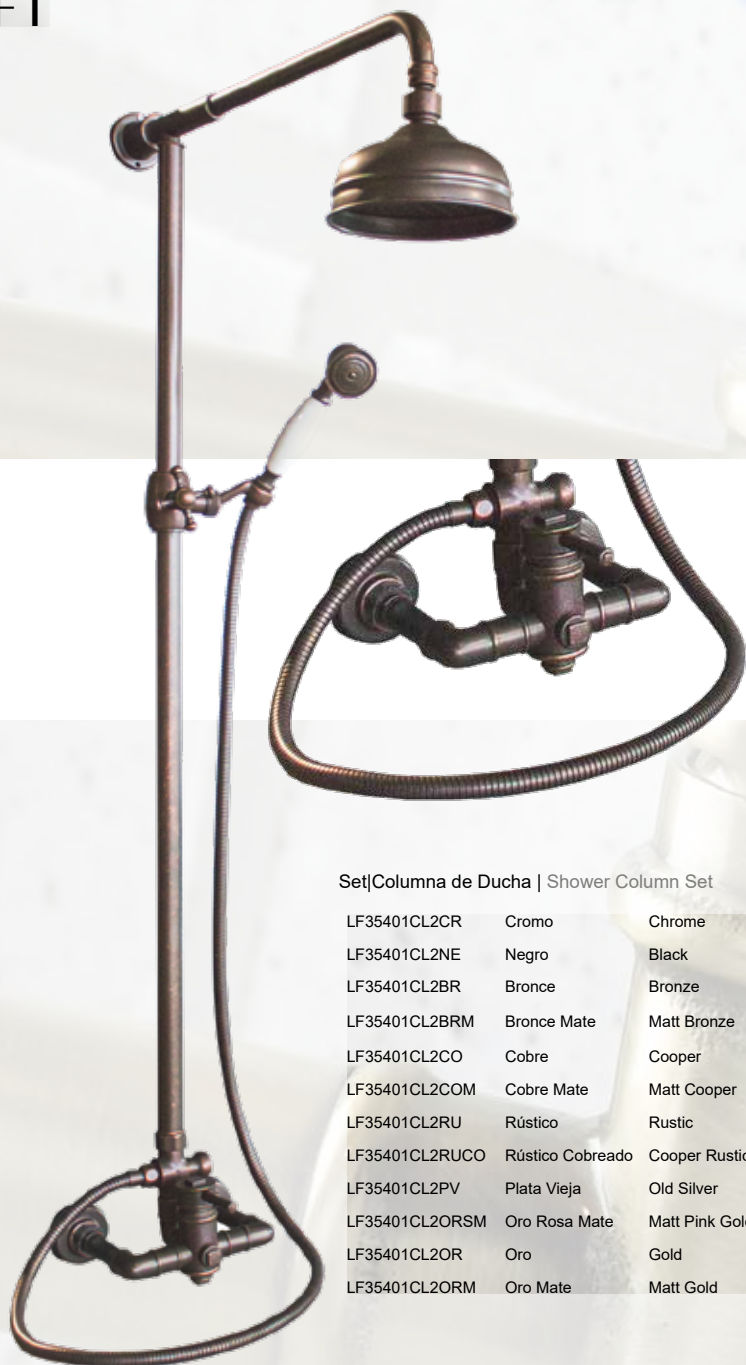

LOFT

Marti
1921
spain

Set|Columna de Ducha | Shower Column Set

LF35401CL2CR	Cromo	Chrome
LF35401CL2NE	Negro	Black
LF35401CL2BR	Bronce	Bronze
LF35401CL2BRM	Bronce Mate	Matt Bronze
LF35401CL2CO	Cobre	Cooper
LF35401CL2COM	Cobre Mate	Matt Cooper
LF35401CL2RU	Rústico	Rustic
LF35401CL2RUCO	Rústico Cobreado	Cooper Rustic
LF35401CL2PV	Plata Vieja	Old Silver
LF35401CL2ORSM	Oro Rosa Mate	Matt Pink Gold
LF35401CL2OR	Oro	Gold
LF35401CL2ORM	Oro Mate	Matt Gold