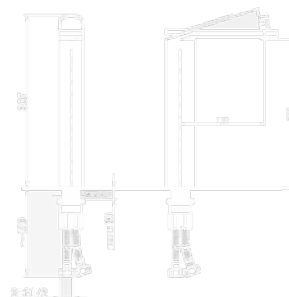

Monomando de Lavabo

PRO

High Basin Mixer

- PR25240111CR | Cromo | Chrome
- PR25240111NE | Negro | Black
- PR25240111BL | Blanco | White