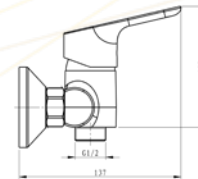

Lavabo | Basin Mixer:

833524M101CR

Lavabo
Basin Mixer

- MA8335CR
- FLBS35CR
- RPCART35
- CART35SF
- AIR24MCR
- KITSUJ83101
- LAT3538
- BS83101CR

833524R201CR

Bidé
Bidet Mixer

AIRROT24MCR

Externos de Ducha y Baño Ducha | Shower and Bath Shower External:

8335401401CR

Ducha (con equipo)
Shower Mixer (with kit)

- MA8335CR
- FLBS35CR
- RPCART35
- CART35SF
- FL83301CR
- SPECOCR
- TEL82CR
- FLX170CR

833524M301CR

BañoDucha (con equipo)
BathShower Mixer

AIR24MCR
DS85301CR