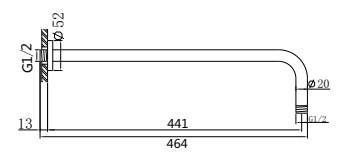

Built-in Kit 2 ways

PUSHCKT2321CR Cromo | Chrome

PUSHCKT2321CR Cromo | Chrome

Built-in Kit 2 ways

PUSHRKT2321CR Cromo | Chrome

PUSHRKT2321CR Cromo | Chrome