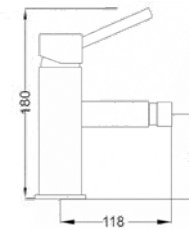

GRANADA

Lavabo Alto | High Basin Mixer

REF: 663518M111CR

Lavabo | Basin Mixer

REF: 663518M101CR

Bidé | Bidet Mixer

663524R201CR

Externos de Ducha y Baño Ducha | Shower and Bath Shower External